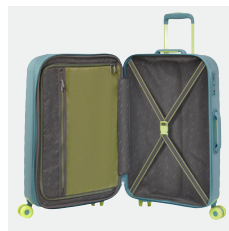

2060 (*15)
Summer Sand

1827 (*01)
Steel Blue

B012 (*04)
Muted Mint

A233 (*91)
Fresh Lilac

0651 (*09)
True Black