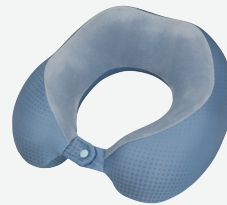

A922 (*51)
Stone Blue/Blue