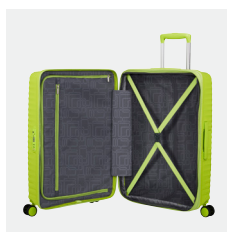

A945 (*90)
Pink Glitch

A988 (*06)
Digital Yellow

A989 (*91)
Purple Pulse

A990 (*11)
Cyber Aqua

A991 (*04)
Hyper Lime

A992 (*01)
Darkwave Blue

A993 (*09)
Black Code