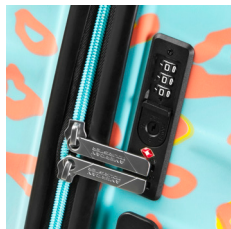

47 x 67 x 26 cm | TSA
64 L - 3.6 KG

11
RECYCLED
BOTTLES OF
500ML

SPINNER 77 DISNEY FL
152584 (31C*021)

52 x 77 x 29 cm | TSA
96 L - 4.2 KG

A458 (*04)
Minnie Pastel Dots

WAVEBREAKER DISNEY™ MICKEY CHECK

Our popular WaveBreaker Disney collection is upgraded with a sleek matte finish, adding a more modern and stylish look. In addition, all models come with a recessed 3-digit TSA lock. WaveBreaker Disney Mickey Check features a big, bold and fun checkerboard print, fitting the cheeriest street style look. It will soon become your newest IT-item thanks to the punch of colour and share of Mickey-fun. Look cool under any circumstances with Mickey Check.