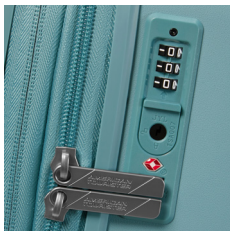

2060 (*15)
Summer Sand

1827 (*01)
Steel Blue

B012 (*04)
Muted Mint

A233 (*91)
Fresh Lilac

0651 (*09)
True Black