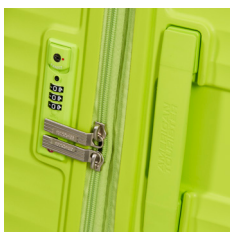

A945 (*90)
Pink Glitch

A988 (*06)
Digital Yellow

A989 (*91)
Purple Pulse

A990 (*11)
Cyber Aqua

A991 (*04)
Hyper Lime

A992 (*01)
Darkwave Blue

A993 (*09)
Black Code