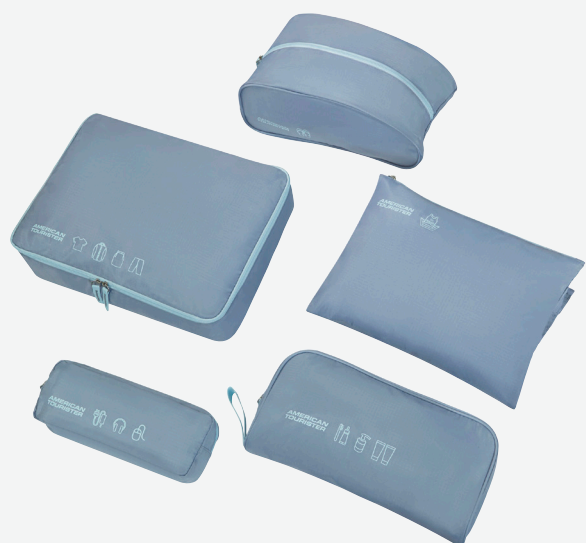

A983 (*22)
Ride The Tide

B055 (*82)
Ready For Take-Off

PACKING

Level up your packing game! Our expandable packing cubes (in 3 sizes) and 5-piece packing organizers make staying organised a breeze. From clothes to cables, everything has its place – so you can pack smarter, travel lighter, and find things faster.

A920 (*14)
Olive/Lime

159211 (MF3*006)
PACKING CUBES S/M/L

A922 (*51)
Stone Blue/Blue

A919 (*10)
Pink/Mauve

6032 (*41)
Navy/Orange

1062 (*19)
Black/Grey

Small: 34 x 18 x 11/13,5 cm
Medium: 34 x 30 x 11/13,5 cm
Large: 45 x 34 x 11/13,5 cm