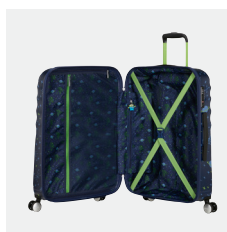

SPINNER 67 DISNEY FL
152581 (31C*019)

47 x 67 x 26 cm | TSA
64 L - 3.6 KG

11
RECYCLED BOTTLES OF 500ML

SPINNER 77 DISNEY FL
152584 (31C*021)

52 x 77 x 29 cm | TSA
96 L - 4.2 KG

B059 (~14)
Buzz Lightyear

WAVEBREAKER DISNEY™ STITCH UNIVERSE