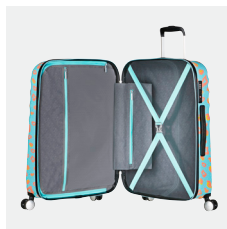

A458 (*04)
Minnie Pastel Dots