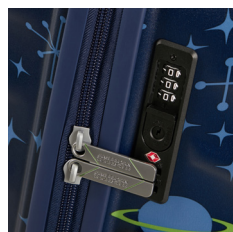

SPINNER 67 DISNEY FL
152581 (31C*019)

47 x 67 x 26 cm | TSA
64 L - 3.6 KG

11
RECYCLED BOTTLES OF 500ML

SPINNER 77 DISNEY FL
152584 (31C*021)

52 x 77 x 29 cm | TSA
96 L - 4.2 KG

B059 (~14)
Buzz Lightyear

WAVEBREAKER DISNEY™ STITCH UNIVERSE