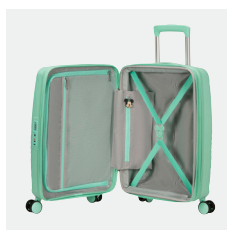

A840 (*90)
Mickey Pastel Pink

A841 (*11)
Mickey Pastel Blue

A842 (*06)
Mickey Flower Yellow

A843 (*86)
Mickey Peachy Orange

A844 (*71)
Mickey Soft Lilac

A845 (*14)
Mickey Jelly Mint