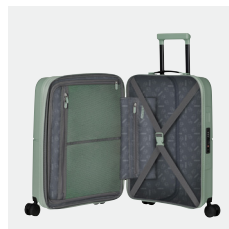

1549 (~11)
Midnight Blue

A580 (~04)
Iceberg Green

A577 (~81)
Lilas Pink

0651 (~19)
True Black