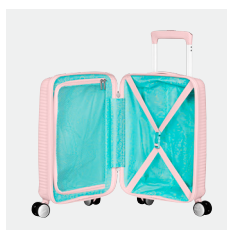

A039 (*00)
Sun Kissed Coral

6071 (*51)
Deep Teal

8365 (*22)
Pastel Blue

8959 (*60)
Pastel Pink

1371 (*06)
Golden Yellow

1027 (*09)
Bass Black