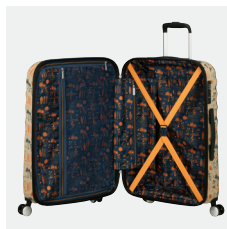

A784 (*47)
Mickey Super Surfer