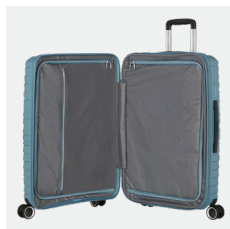

2038 (*05)
Sandstone

1831 (*01)
Storm Blue

4695 (*00)
True Red

1128 (*04)
Botanic Green

0614 (*09)
Shadow Black