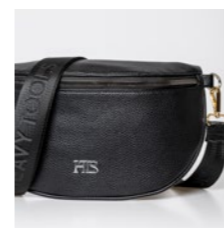

## B06-015S26 ELICIA

new

shoulder bag

 ONE COMPARTMENT, FRONT POCKET, INNER POCKETS, ZIPPERED INSIDE POCKET

 37 × 43 × 16 CM

 POLYESTER

KHAKI

NAVY

## B06-020S26 ECENT26

shoulder bag

 ONE COMPARTMENT, INNER POCKET, CHANGEABLE SHOULDER STRAP

 28 × 16 × 9 CM

 PU / POLYESTER

BLACK

SAND

WHITE