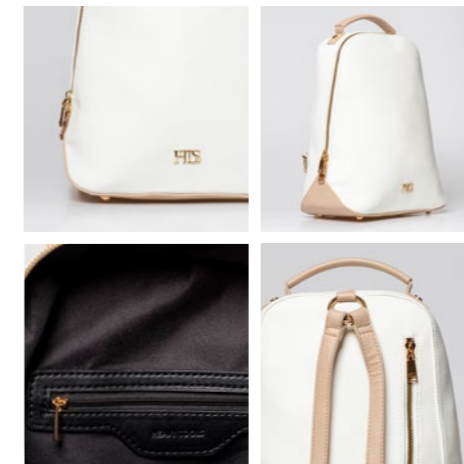

ONE COMPARTMENT, FRONT POCKET, INNER POCKET, SIDE POCKETS

24 L | 23 × 37 × 16 CM

PU / POLYESTER

BLUE

BLACK

NUDE

**B14-009S26 EBEZE26**

backpack

ONE COMPARTMENT, INNER POCKETS, ZIPPERED INSIDE POCKET, BACK POCKET

26 × 31 × 13 CM

PU

ECRU

BLACK