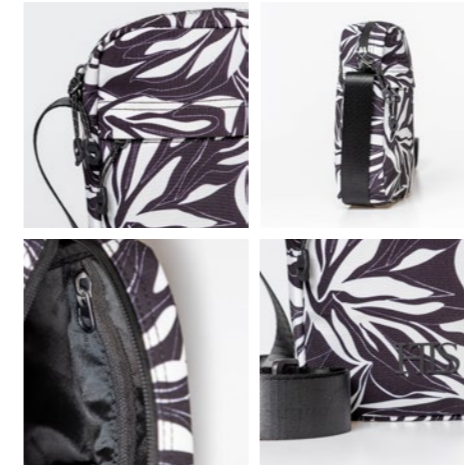

## B06-023S26 ELIGIA

new

shoulder bag

 ONE COMPARTMENT, FRONT POCKET, INNER POCKET

 27.5 × 30 × 4 CM

 POLYESTER

ECRU

RED

NAVY

**B03-014S26 EUTIM** new

side bag

 ONE COMPARTMENT, FRONT POCKET, INNER ZIPPERED POCKET

 25 × 17 × 6 CM

 POLYESTER

BLACK NAVY

**B03-005S26 ETORP26**

side bag

 ONE COMPARTMENT, FRONT POCKET, INNER POCKETS, BACK ZIPPERED POCKET, ORGANIZER

 16 × 22 × 6 CM

 POLYESTER

BATIK JEANS BLACK

RABBIT KHAKI

**B03-012S26 EROS** new

side bag