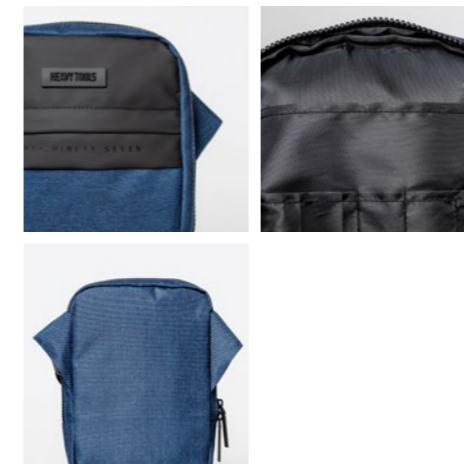

B03-006S26 EGNON26

side bag

ONE COMPARTMENT, FRONT POCKET, ORGANIZER, INNER POCKET

16 × 26 × 3.5 CM

POLYESTER

JEANS RABBIT BLACK