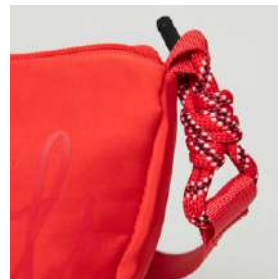

HEAVY TOOLS.

T24-776 EBBO

NEW

phone bag

ONE COMPARTMENT

17 x 10,5 x 1 cm

PU

T24-749 ELDU

NEW

shoulder bag

ONE COMPARTMENT, INNER POCKET

16 x 28 x 8cm

NYLON