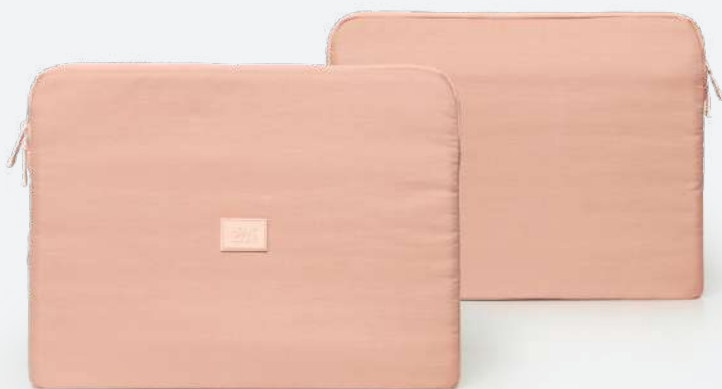

laptop bag

LAPTOP HOLDER 15.6, ONE COMPARTMENT, FRONT POCKET, INSIDE POCKETS

26,5 x 37,5 x 4 cm

POLYESTER

PALE

FROST

BLACK

T24-768 EFIR

laptop case

LAPTOP HOLDER 15.6, ONE COMPARTMENT

26,5 x 37,5 x 3 cm

POLYESTER

HEAVY TOOLS.

T24-787 EWUD

backpack

LAPTOP HOLDER 15.6", ONE COMPARTMENT, FRONT POCKET, INNER POCKET, ORGANIZER, BOTTLE HOLDER, TRAVEL MADE EASY